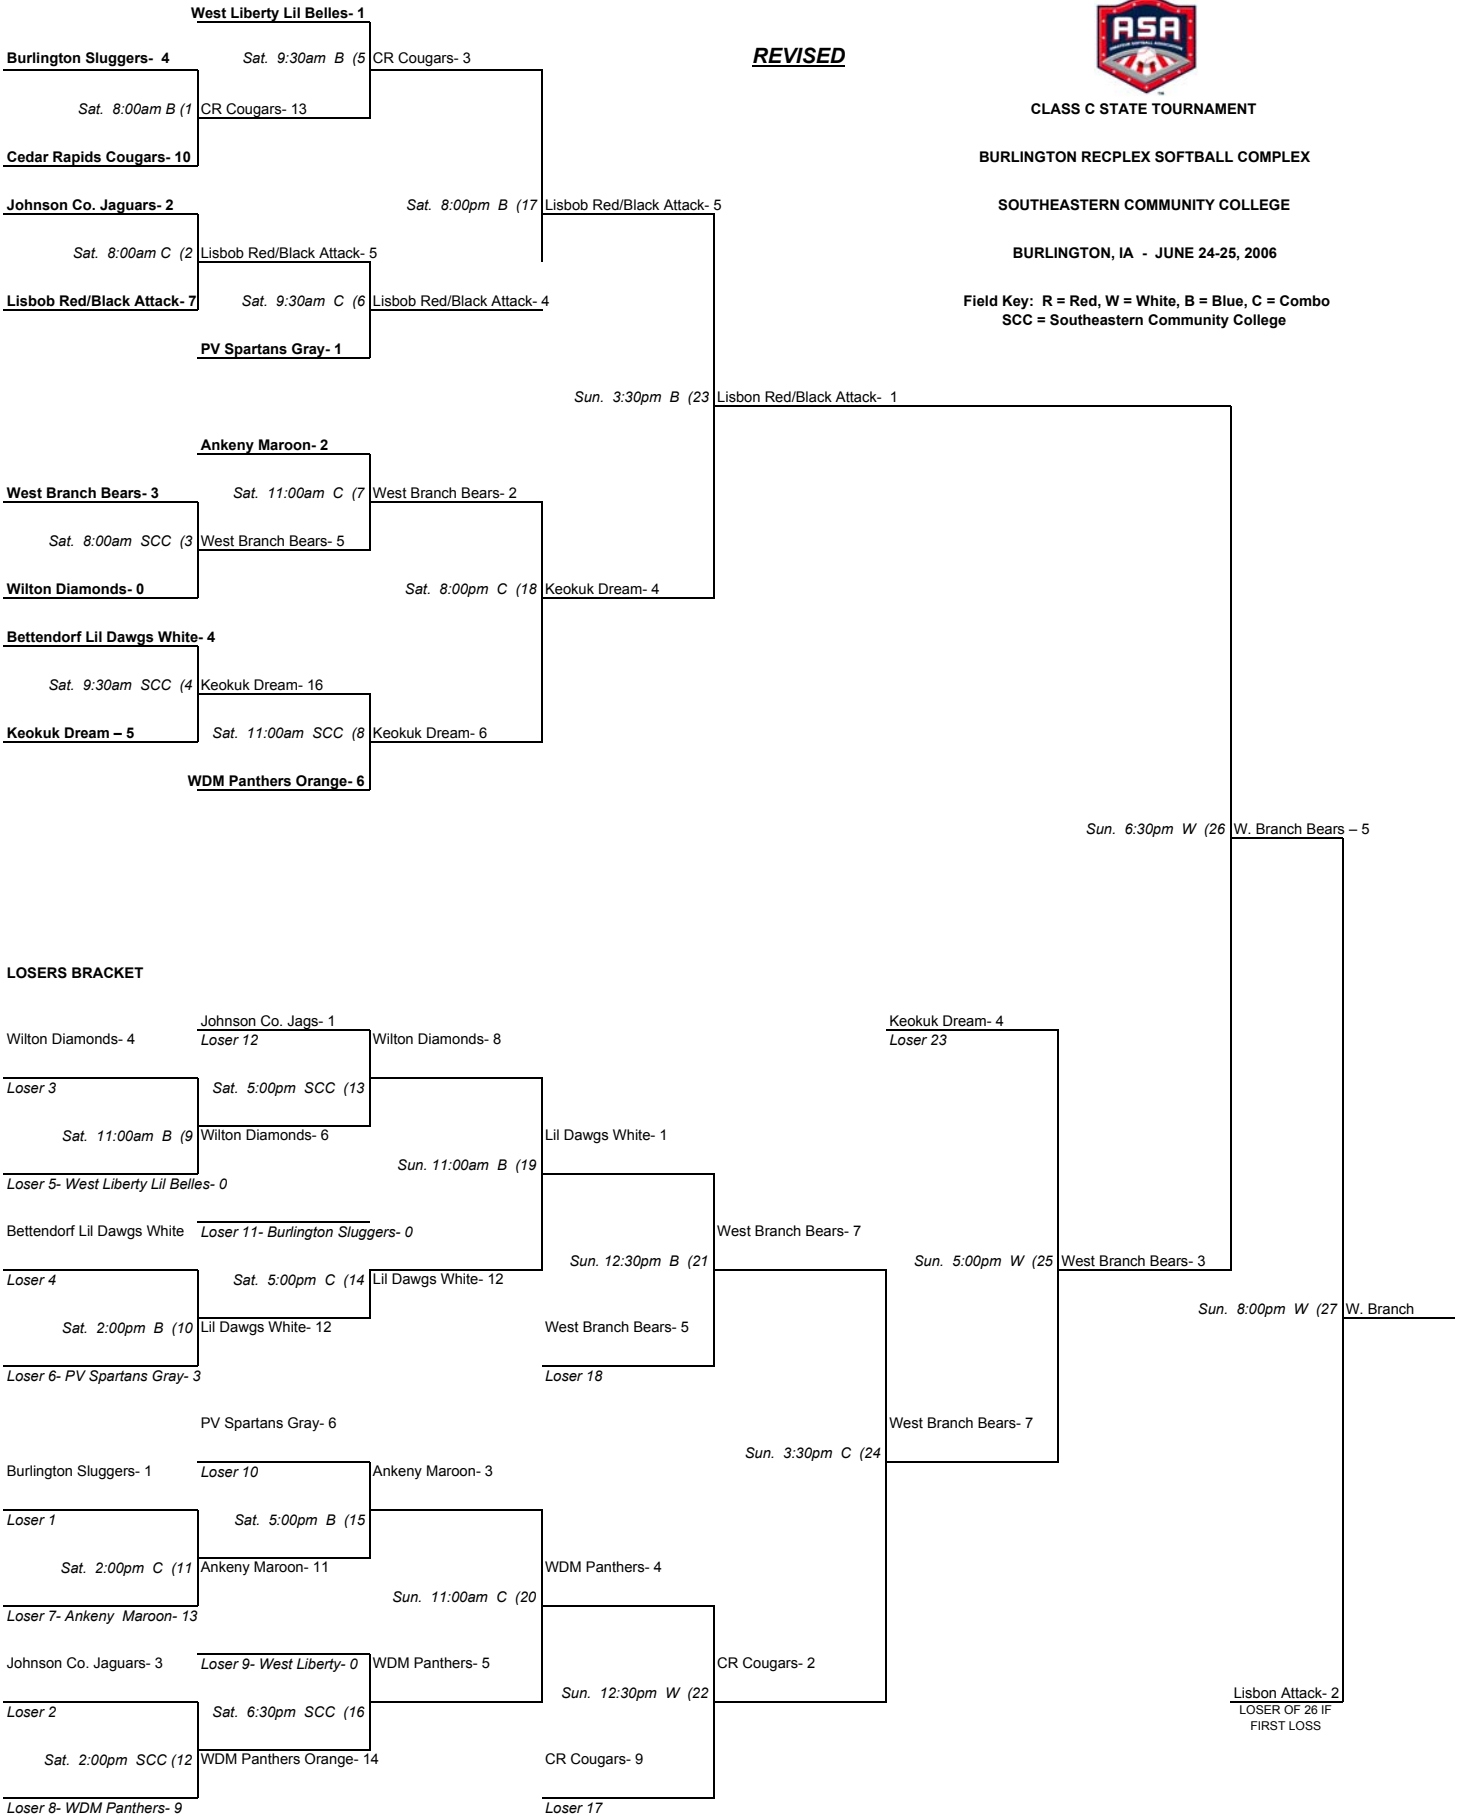

WINNERS BRACKET 12 TEAM 3 GAME GUARANTEE

IOWA ASA GIRLS 10 & UNDER FAST PITCH

CLASS C STATE TOURNAMENT

BURLINGTON RECPLEX SOFTBALL COMPLEX

SOUTHEASTERN COMMUNITY COLLEGE

BURLINGTON, IA - JUNE 24-25, 2006

**Field Key: R = Red, W = White, B = Blue, C = Combo
SCC = Southeastern Community College**

REVISED

**Time Limit: No new inning after 75 minutes.
Run Rule: 12 after 3 innings, 8 after 5.
Tie Breaker: Top of 8th inning or after time limit expires**